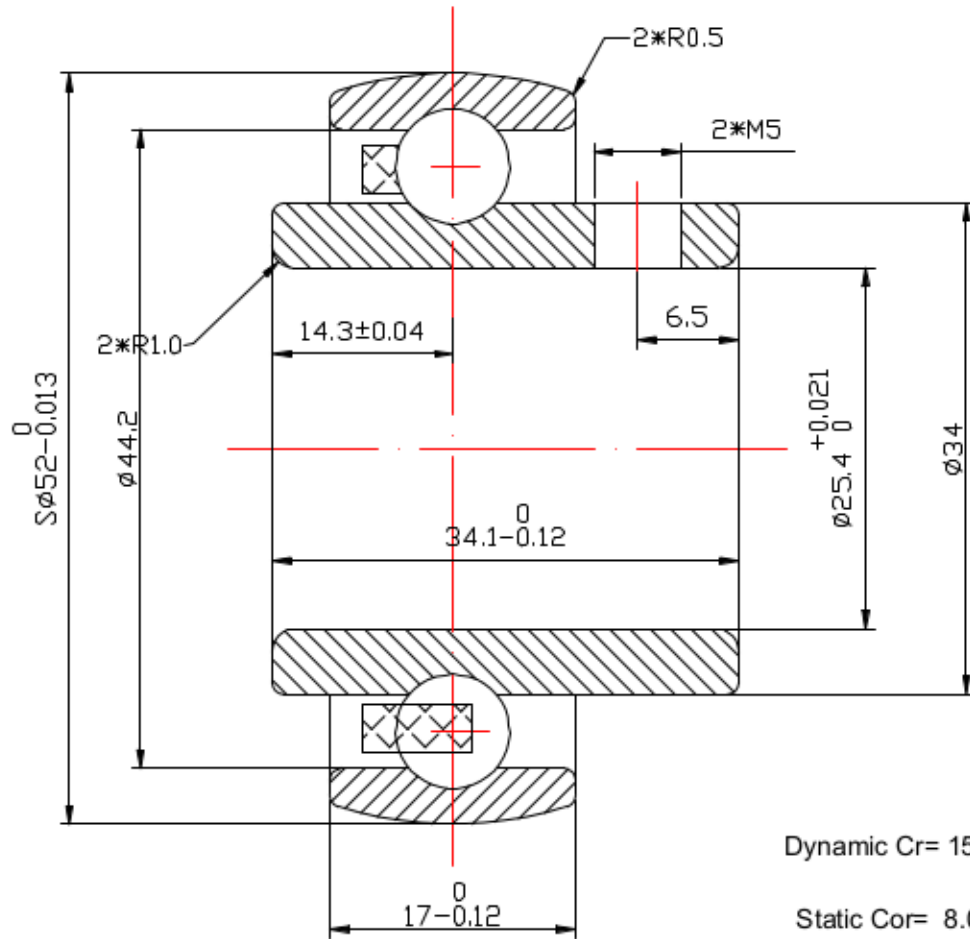

UC205-16

Dynamic Cr= 15.0 KN

Static Cor= 8.0 KN

Speed= 2000 rpm

09					
68					
07		1	PTFE		
04	7.938	9	ZR02		
02		1	ZR02		
01		1	ZR02		

Miniature Bearings For Industry, Hobby & Recreation
 Phone : (800) 332-3256 Email : info@bocabearings.com